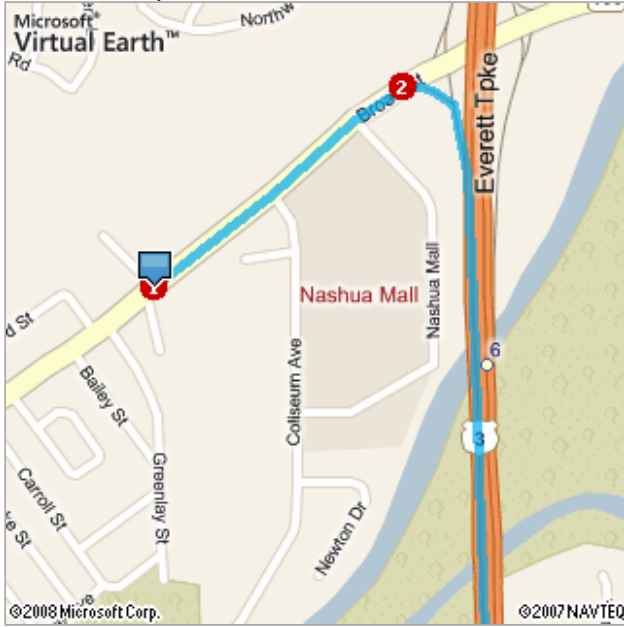

Live Search Maps

Start: **Horsepond Ave, Nashua, NH 03063**End: **Camp Doucet**Trip: **5.9 mi, 11 min**

My Notes

NEW! Try Live Search 411
Dial 1-800-CALL-411 for latest info

	1. Depart SR-130 / Broad St	0.4 mi
	2. Take ramp right for US-3 South / Everett Tpke	2.8 mi
	3. At exit 4 , take ramp right and follow signs for E. Dunstable Road	0.2 mi
	4. Turn right onto E Dunstable Rd	1.3 mi
	5. Turn right onto Middle Dunstable Rd	0.7 mi
	6. Bear right onto Ridge Rd	0.5 mi
	7. Arrive at Camp Doucet on the right <i>The last intersection is Pinebrook Rd</i> <i>If you reach Curtis Dr, you've gone too far</i>	

These directions are subject to the Windows Live Terms of Use and for informational purposes only. No guarantee is made regarding their completeness or accuracy. Construction projects, traffic, or other events may cause actual conditions to differ from these results. Map and traffic data © 2007 NAVTEQ™, AND™.

Start: Horsepond Ave, Nashua, NH 03063

End: Camp Doucet

Trip: 5.9 mi, 11 min

The image above reflects the map view when you clicked the print icon.