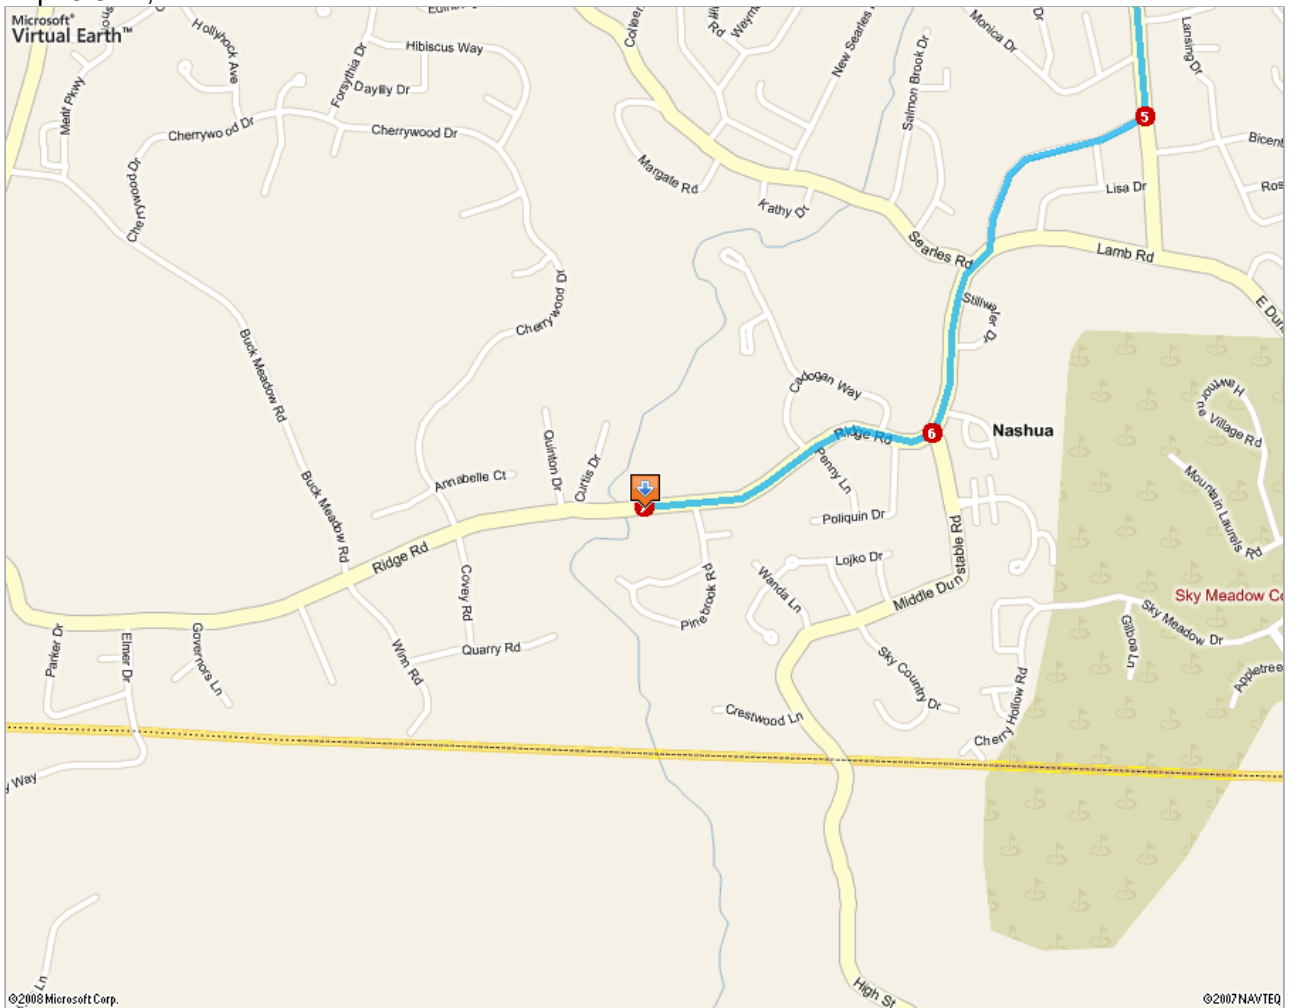

Live Search Maps

Start: **Horsepond Ave, Nashua, NH 03063**End: **Camp Doucet**Trip: **5.9 mi, 11 min**

My Notes

NEW! Try Live Search 411
Dial 1-800-CALL-411 for latest info

	1. Depart SR-130 / Broad St	0.4 mi
	2. Take ramp right for US-3 South / Everett Tpke	2.8 mi
	3. At exit 4 , take ramp right and follow signs for E. Dunstable Road	0.2 mi
	4. Turn right onto E Dunstable Rd	1.3 mi
	5. Turn right onto Middle Dunstable Rd	0.7 mi
	6. Bear right onto Ridge Rd	0.5 mi
	7. Arrive at Camp Doucet on the right <i>The last intersection is Pinebrook Rd</i> <i>If you reach Curtis Dr, you've gone too far</i>	

These directions are subject to the Windows Live Terms of Use and for informational purposes only. No guarantee is made regarding their completeness or accuracy. Construction projects, traffic, or other events may cause actual conditions to differ from these results. Map and traffic data © 2007 NAVTEQ™, AND™.

Start: Horsepond Ave, Nashua, NH 03063

End: Camp Doucet

Trip: 5.9 mi, 11 min

The image above reflects the map view when you clicked the print icon.