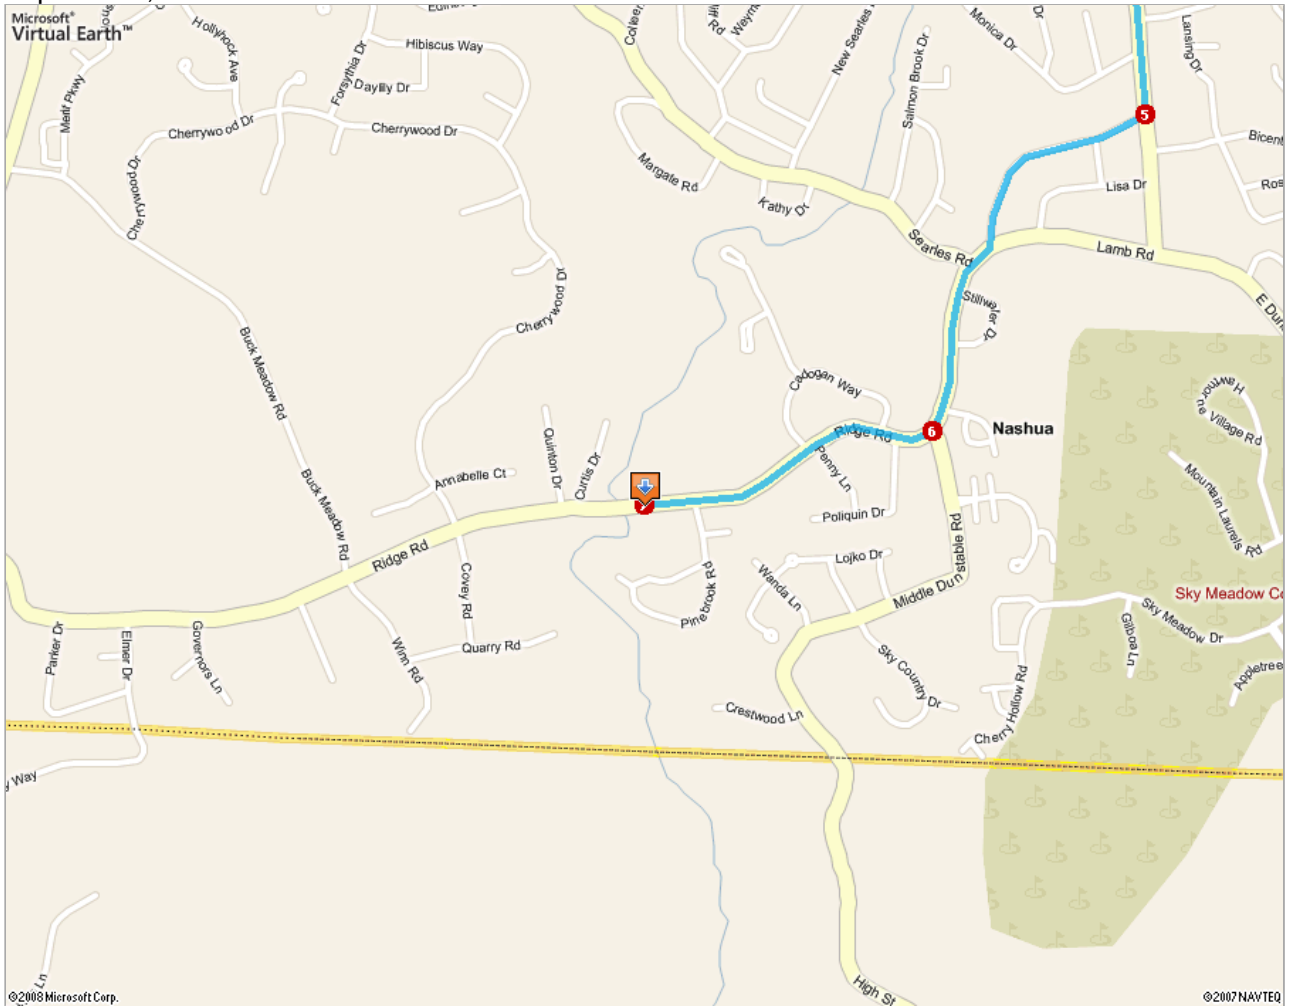

Live Search Maps

Start: **Horsepond Ave, Nashua, NH 03063**End: **Camp Doucet**Trip: **5.9 mi, 11 min**

My Notes

**NEW! Try Live Search 411**Dial **1-800-CALL-411** for latest info

	1. Depart SR-130 / Broad St	0.4 mi
	2. Take ramp right for US-3 South / Everett Tpke	2.8 mi
	3. At exit 4 , take ramp right and follow signs for E. Dunstable Road	0.2 mi
	4. Turn right onto E Dunstable Rd	1.3 mi
	5. Turn right onto Middle Dunstable Rd	0.7 mi
	6. Bear right onto Ridge Rd	0.5 mi
	7. Arrive at Camp Doucet on the right <i>The last intersection is Pinebrook Rd If you reach Curtis Dr, you've gone too far</i>	

These directions are subject to the Windows Live Terms of Use and for informational purposes only. No guarantee is made regarding their completeness or accuracy. Construction projects, traffic, or other events may cause actual conditions to differ from these results. Map and traffic data © 2007 NAVTEQ™, AND™.

Start: Horsepond Ave, Nashua, NH 03063

End: Camp Doucet

Trip: 5.9 mi, 11 min

The image above reflects the map view when you clicked the print icon.