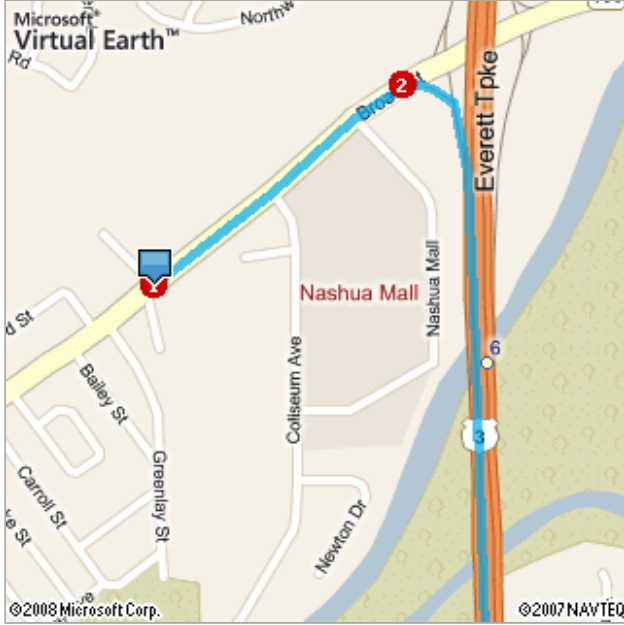

Live Search Maps

Start: **Horsepond Ave, Nashua, NH 03063**End: **Camp Doucet**Trip: **5.9 mi, 11 min**

My Notes

**NEW! Try Live Search 411**Dial **1-800-CALL-411** for latest info

	1. Depart SR-130 / Broad St	0.4 mi
	2. Take ramp right for US-3 South / Everett Tpke	2.8 mi
	3. At exit 4 , take ramp right and follow signs for E. Dunstable Road	0.2 mi
	4. Turn right onto E Dunstable Rd	1.3 mi
	5. Turn right onto Middle Dunstable Rd	0.7 mi
	6. Bear right onto Ridge Rd	0.5 mi
	7. Arrive at Camp Doucet on the right <i>The last intersection is Pinebrook Rd If you reach Curtis Dr, you've gone too far</i>	

These directions are subject to the Windows Live Terms of Use and for informational purposes only. No guarantee is made regarding their completeness or accuracy. Construction projects, traffic, or other events may cause actual conditions to differ from these results. Map and traffic data © 2007 NAVTEQ™, AND™.

Start: Horsepond Ave, Nashua, NH 03063

End: Camp Doucet

Trip: 5.9 mi, 11 min

The image above reflects the map view when you clicked the print icon.