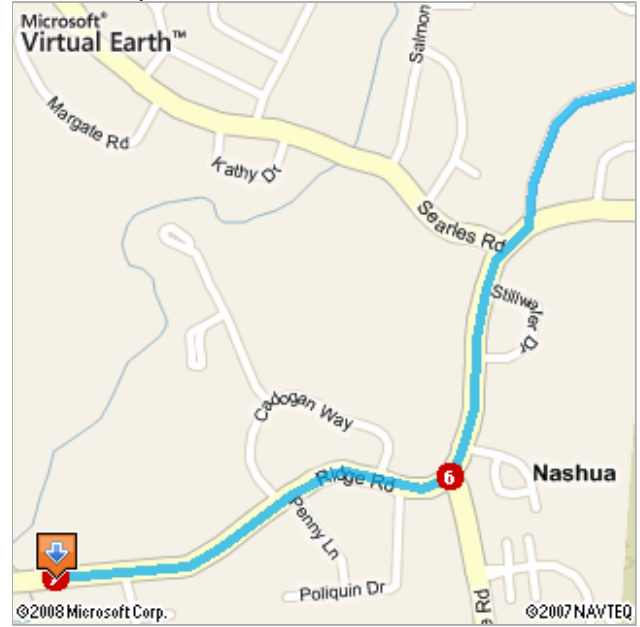

Live Search Maps

Start: **Horsepond Ave, Nashua, NH 03063**End: **Camp Doucet**Trip: **5.9 mi, 11 min**

My Notes

NEW! Try Live Search 411
Dial 1-800-CALL-411 for latest info

	1. Depart SR-130 / Broad St	0.4 mi
	2. Take ramp right for US-3 South / Everett Tpke	2.8 mi
	3. At exit 4 , take ramp right and follow signs for E. Dunstable Road	0.2 mi
	4. Turn right onto E Dunstable Rd	1.3 mi
	5. Turn right onto Middle Dunstable Rd	0.7 mi
	6. Bear right onto Ridge Rd	0.5 mi
	7. Arrive at Camp Doucet on the right <i>The last intersection is Pinebrook Rd</i> <i>If you reach Curtis Dr, you've gone too far</i>	

These directions are subject to the Windows Live Terms of Use and for informational purposes only. No guarantee is made regarding their completeness or accuracy. Construction projects, traffic, or other events may cause actual conditions to differ from these results. Map and traffic data © 2007 NAVTEQ™, AND™.

Start: Horsepond Ave, Nashua, NH 03063

End: Camp Doucet

Trip: 5.9 mi, 11 min

The image above reflects the map view when you clicked the print icon.